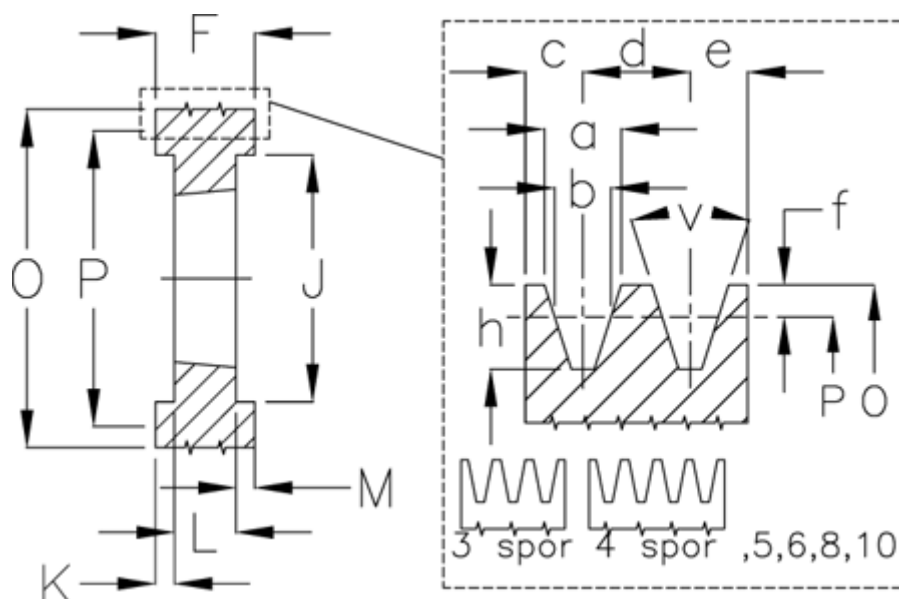

Article number: 604113020006

Description: V-belt pulley SPZ 200/6 TL2517

Measures

a	= 9.7	For bush	= 2517	O	= 204.0
b	= 8.5	h	= 11.0	P	= 200
Bush ζ max	= 60	J	= 171	Type	= SPZ
c	= 8.0	K	= 15,5	v	= 38 degrees
d	= 12.0	L	= 45		
e	= 8.0	m	= 15.5		
f	= 2.0	N	= 124		
F	= 76	Number of ribs	= 6		